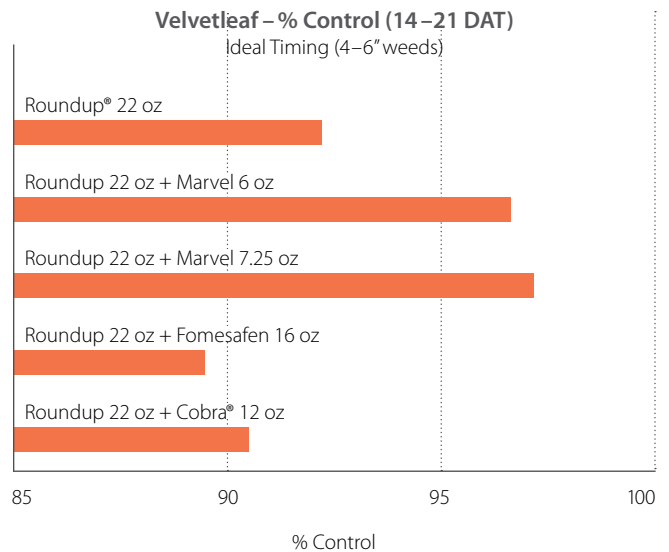

- Waterhemp
- Palmer amaranth (Palmer pigweed)
- Lambsquarters
- Morningglory
- Velvetleaf

Marvel™ also provides:

Speed

- Visual of symptoms of control in 24 hours

Flexibility

- Pre plant through full flowering

Lower risk of carryover

- Optimized ratio of two active ingredients deliver real control with reduced risk to carryover

Low use rate

- Improve your handling costs with 50% less product per acre than other products in the segment

Marvel™ + Roundup PowerMAX® – Soybean 2012

Marvel™ + Roundup PowerMAX® – Soybean 2012

*Marvel herbicide does not reduce the effectiveness of Roundup or Roundup PowerMax, nor does it display any grass antagonism as this chart demonstrates.

Marvel™ + Roundup PowerMAX® Tankmixes

Morningglory (14–21 DAT)
University Trials 2012

Marvel™ + Roundup PowerMAX® Tankmixes

Waterhemp (14–21 DAT)
University Trials 2012

To Fight the Resistance, talk to your FMC Star Retailer,
Call **888-59-FMC-AG**, or visit **FMCcrop.com**.