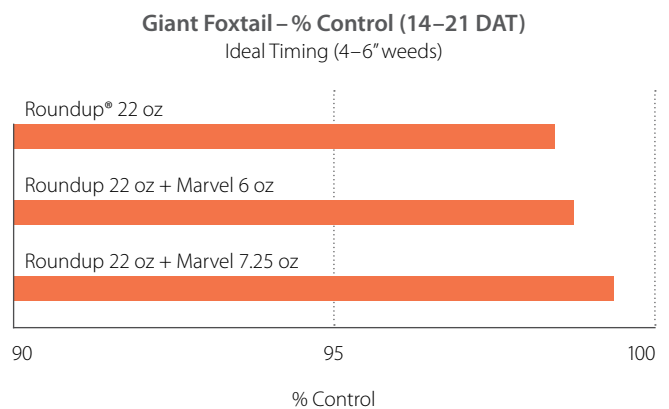

- Waterhemp
- Palmer amaranth (Palmer pigweed)
- Lambsquarters
- Morningglory
- Velvetleaf

Marvel™ also provides:

Speed

- Visual of symptoms of control in 24 hours

Flexibility

- Pre plant through full flowering

Lower risk of carryover

- Optimized ratio of two active ingredients deliver real control with reduced risk to carryover

Low use rate

- Improve your handling costs with 50% less product per acre than other products in the segment

Marvel™ + Roundup PowerMAX® – Soybean 2012

Marvel™ + Roundup PowerMAX® – Soybean 2012

*Marvel herbicide does not reduce the effectiveness of Roundup or Roundup PowerMax, nor does it display any grass antagonism as this chart demonstrates.

Marvel™ + Roundup PowerMAX® Tankmixes

Morningglory (14–21 DAT)
University Trials 2012

Marvel™ + Roundup PowerMAX® Tankmixes

Waterhemp (14–21 DAT)
University Trials 2012

To Fight the Resistance, talk to your FMC Star Retailer,
Call **888-59-FMC-AG**, or visit **FMCcrop.com**.