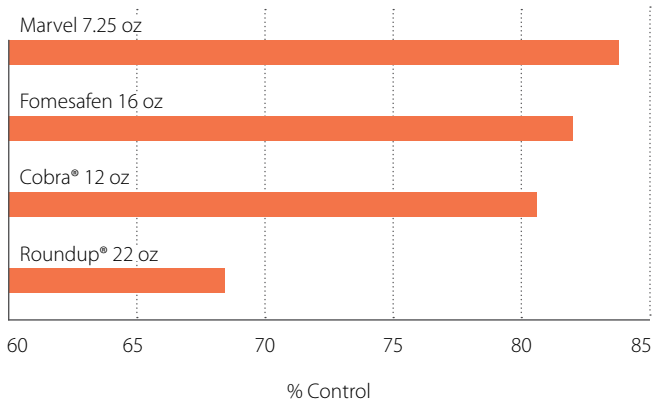

Marvel™ + Roundup PowerMAX® – Soybean 2012

Marvel™ + Roundup PowerMAX® – Soybean 2012

*Marvel herbicide does not reduce the effectiveness of Roundup or Roundup PowerMax, nor does it display any grass antagonism as this chart demonstrates.

Marvel™ + Roundup PowerMAX® Tankmixes

Morningglory (14–21 DAT)
University Trials 2012

Marvel™ + Roundup PowerMAX® Tankmixes

Waterhemp (14–21 DAT)
University Trials 2012

To Fight the Resistance, talk to your FMC Star Retailer,
Call **888-59-FMC-AG**, or visit **FMCcrop.com**.