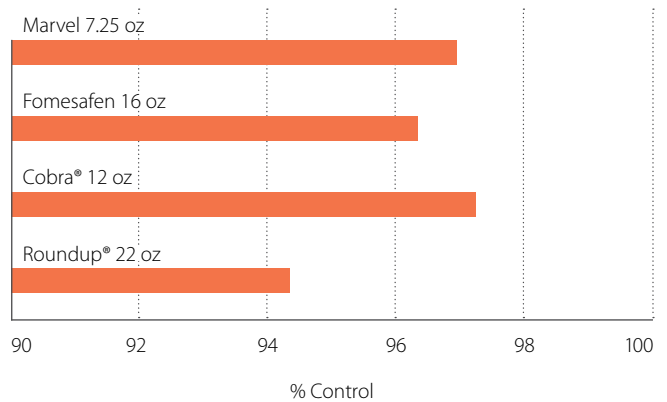

Lower risk of carryover

- Optimized ratio of two active ingredients deliver real control with reduced risk to carryover

Low use rate

- Improve your handling costs with 50% less product per acre than other products in the segment

Marvel™ + Roundup PowerMAX® – Soybean 2012

Marvel™ + Roundup PowerMAX® – Soybean 2012

*Marvel herbicide does not reduce the effectiveness of Roundup or Roundup PowerMax, nor does it display any grass antagonism as this chart demonstrates.

Marvel™ + Roundup PowerMAX® Tankmixes

Morningglory (14–21 DAT)
University Trials 2012

Marvel™ + Roundup PowerMAX® Tankmixes

Waterhemp (14–21 DAT)
University Trials 2012

To Fight the Resistance, talk to your FMC Star Retailer,
Call **888-59-FMC-AG**, or visit **FMCcrop.com**.